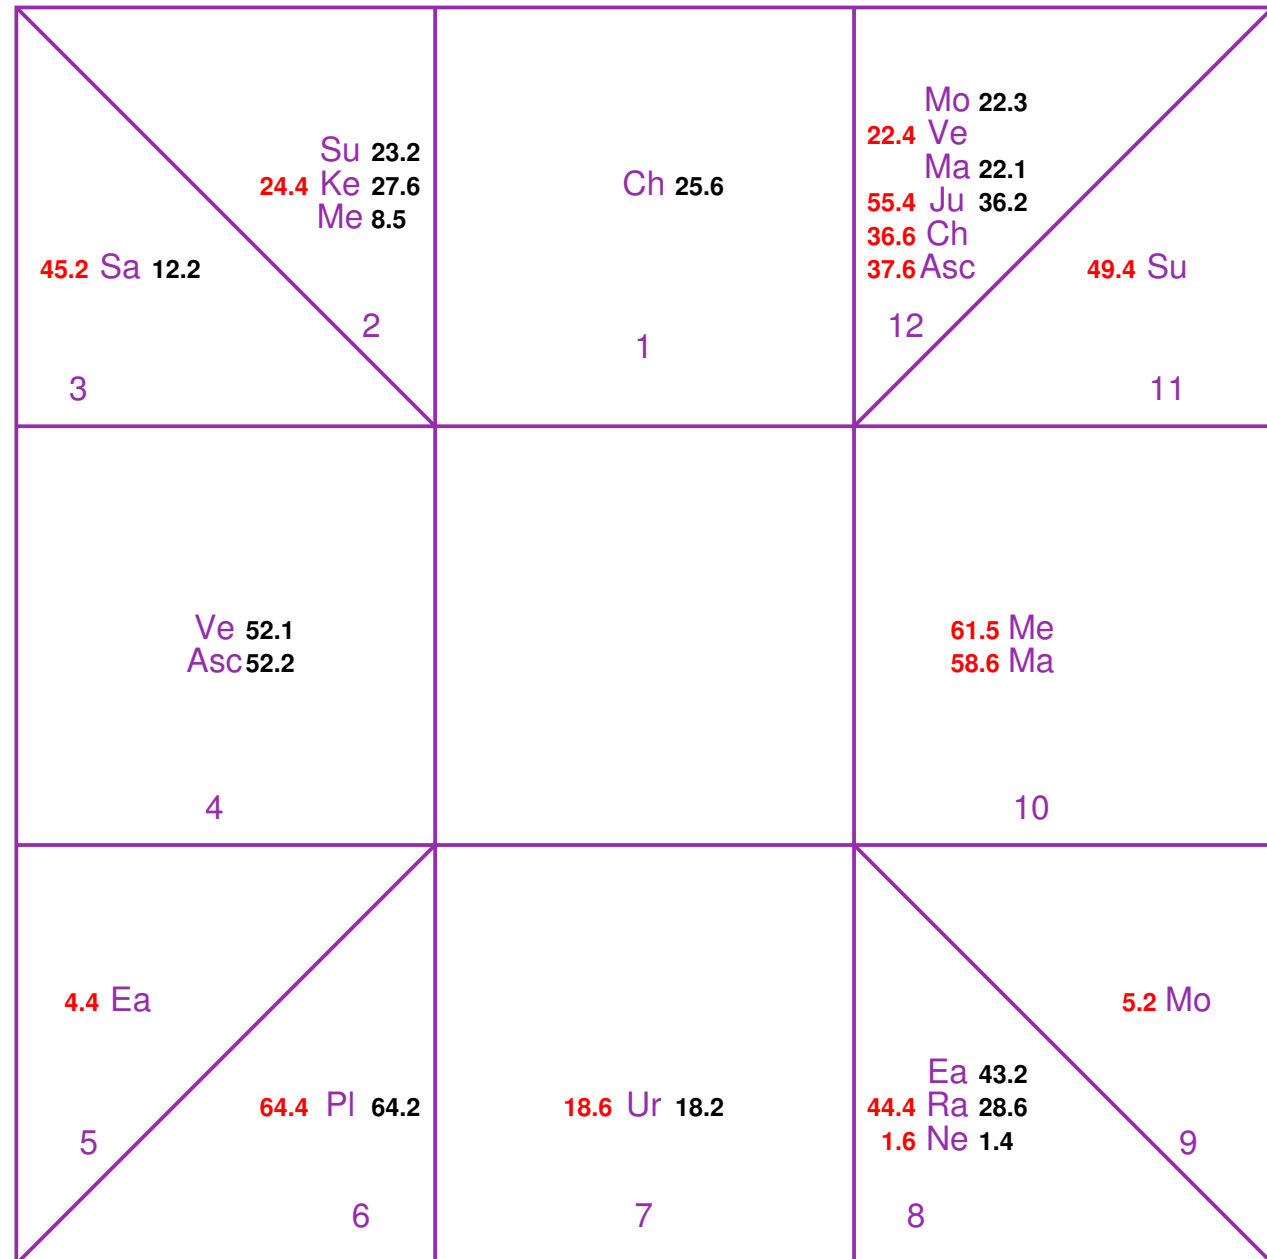

System: Sidereal
Ayanamsha: Lahiri

Angelina Jolie

04 June 1975, 09:09
Los Angeles, United States
34.0522342, -118.2436849
46 years

Astro HD Vedic Chart
India South
Personality Only

System: Sidereal
 Ayanamsha: Lahiri

Angelina Jolie

04 June 1975, 09:09
 Los Angeles, United States
 34.0522342, -118.2436849
 46 years

12 Mo 22.3 Ma 22.1 Ju 36.2	1	2 Su 23.2 Ke 27.6 Me 8.5	3 Sa 12.2
11			4 Ve 52.1 Asc 52.2
10			5
9	8 Ra 28.6	7	6

**Astro HD Vedic Chart
India East
Quantum + Outer Planets**

System: Sidereal
Ayanamsha: Lahiri

Angelina Jolie

04 June 1975, 09:09
Los Angeles, United States
34.0522342, -118.2436849
46 years

Astro HD Vedic Chart
India North
Quantum + Outer Planets

System: Sidereal
 Ayanamsha: Lahiri

Angelina Jolie

04 June 1975, 09:09
 Los Angeles, United States
 34.0522342, -118.2436849
 46 years

GENETIC MATRIX

Astro HD Vedic Chart
India South
Quantum + Outer Planets