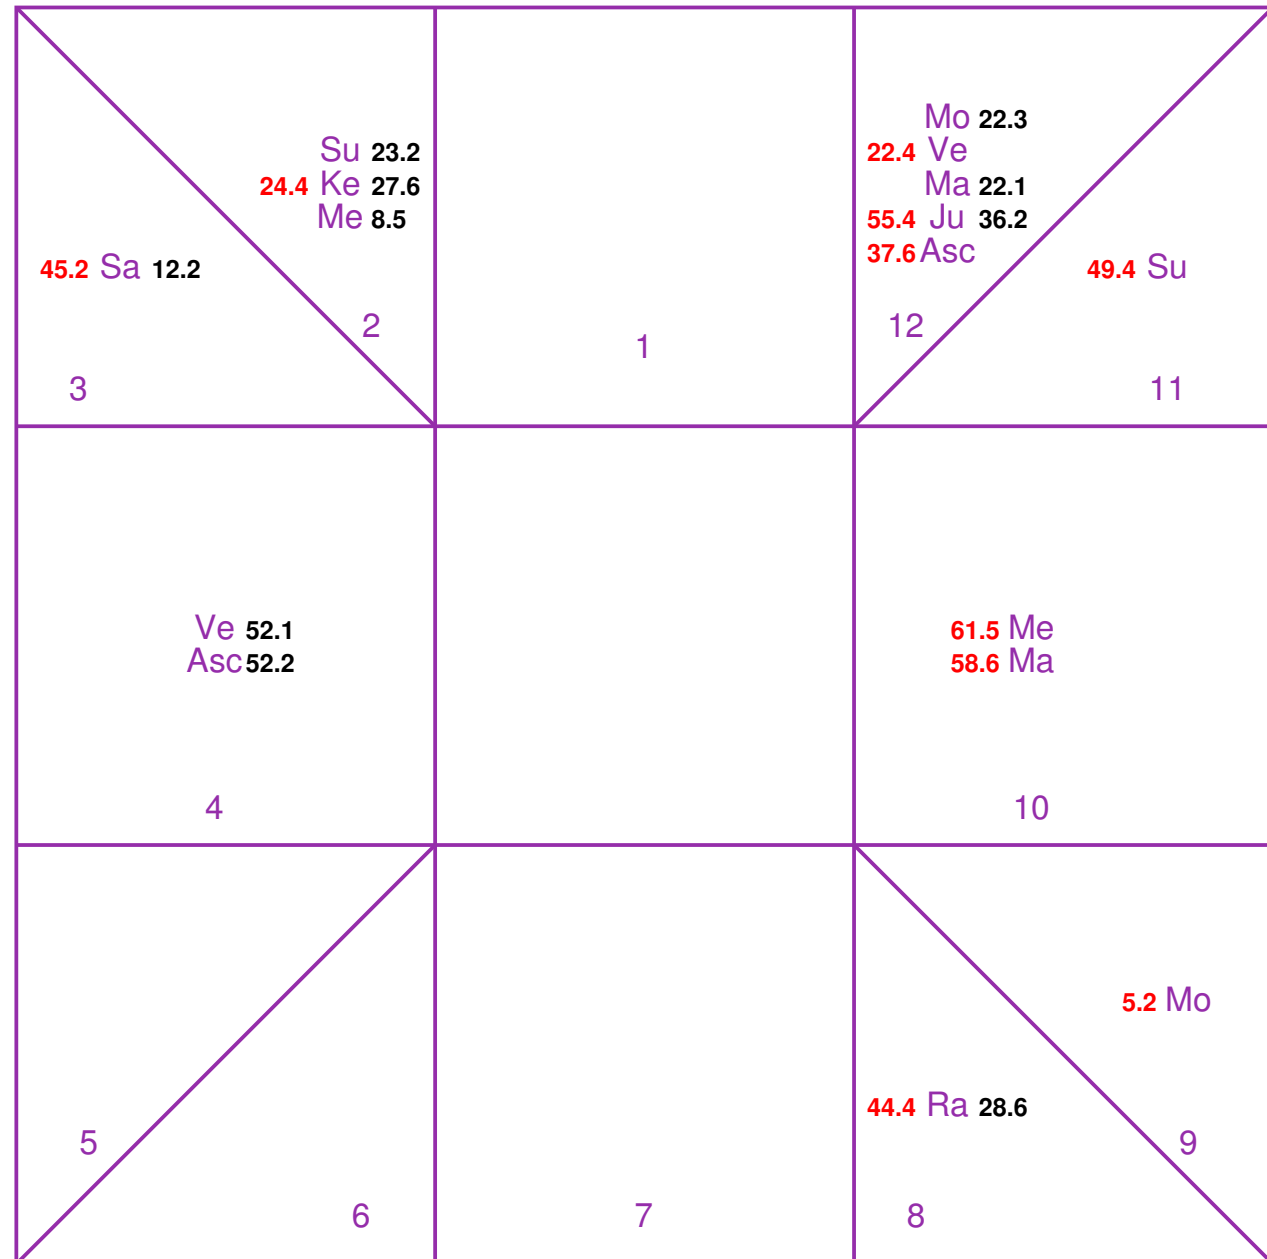

**Astro HD Vedic Chart
India East
Quantum**

System: Sidereal
Ayanamsha: Lahiri

Angelina Jolie

04 June 1975, 09:09
Los Angeles, United States
34.0522342, -118.2436849
46 years

**Astro HD Vedic Chart
India North
Quantum**

System: Sidereal
Ayanamsha: Lahiri

Angelina Jolie

04 June 1975, 09:09
Los Angeles, United States
34.0522342, -118.2436849
46 years

Astro HD Vedic Chart
India South
Quantum

System: Sidereal
 Ayanamsha: Lahiri

Angelina Jolie

04 June 1975, 09:09
 Los Angeles, United States
 34.0522342, -118.2436849
 46 years

12 Mo 22.3 22.4 Ve Ma 22.1 55.4 Ju 36.2 37.6 Asc	1	2 Su 23.2 24.4 Ke 27.6 Me 8.5	3 45.2 Sa 12.2
11 49.4 Su			4 Ve 52.1 Asc 52.2
10 61.5 Me 58.6 Ma			5
9 5.2 Mo	8 44.4 Ra 28.6	7	6

Astro HD Vedic Chart
India East
Personality Only

System: Sidereal
 Ayanamsha: Lahiri

Angelina Jolie

04 June 1975, 09:09
 Los Angeles, United States
 34.0522342, -118.2436849
 46 years

Astro HD Vedic Chart
India North
Personality Only