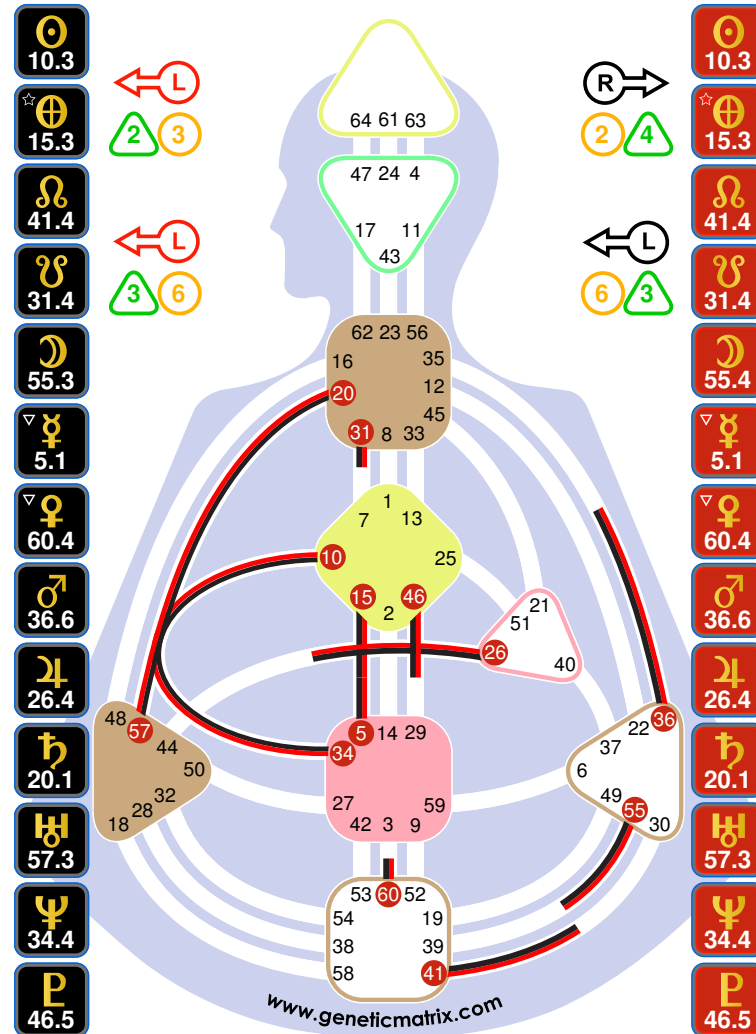

### Solar Minute

- 11.2 ← L
- 12.2
- 39.2
- 38.2
- 58.2
- 38.6
- 61.1
- 58.6
- 21.1
- 49.1
- 40.5
- 1.4
- 64.4

### Personality

- 11.4
- 12.4
- 39.2
- 38.2
- 61.3
- 54.2
- 61.3
- 38.1
- 21.1
- 49.1
- 40.5
- 1.4
- 64.4

**Name:** Denise  
**Age:** 49 years  
**Birth Date (Local):** 22 December 1971, 15:26  
**Design Date:** 22 December 1971, 21:02

The Earth Plane (64 Gates): Interactive Reality Plane

**Physical / Hormonal Underlay**

90 Minute Prenatal Lunar Period

**Lunar Minute**

- 10.3
- 15.3
- 41.4
- 31.4
- 55.3
- 5.1
- 60.4
- 36.6
- 26.4
- 20.1
- 57.3
- 34.4
- 46.5

- L
- 2 3
- L
- 3 6

**Personality**

- 10.3
- 15.3
- 41.4
- 31.4
- 55.4
- 5.1
- 60.4
- 36.6
- 26.4
- 20.1
- 57.3
- 34.4
- 46.5

www.geneticmatrix.com

Brad Pitt

**64 - Prenatal Solar Design**  
Conscious Walking Reality