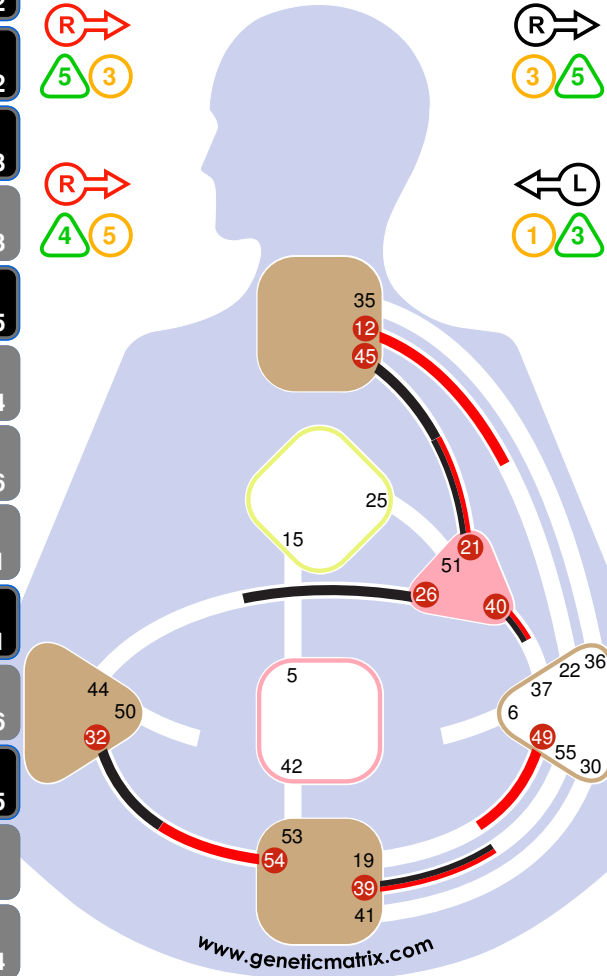

Emotional Relating

Physical / Hormonal Timer

**Name:** Brad Pitt  
**Age:** 57 years  
**Birth Date (Local):** 18 December 1963, 06:31  
**Design Date:** 21 September 1963, 13:57:17

The Biological From World (25 Gates): The Physical Form  
**Physical Orientation in Time/Space**  
 3 Month Prenatal Solar Period

**Name:** Brad Pitt  
**Age:** 57 years  
**Birth Date (Local):** 18 December 1963, 06:31  
**Design Date:** 11 December 1963, 03:39:21

The Biological From World (25 Gates): The Physical Form  
**Sleep**  
 6 Day Prenatal Lunar Period

**Lunar**

☉ 26.2	☉ 26.2
♁ 45.2	♁ 45.2
♂ 39.3	♂ 39.3
♃ 38.3	♃ 38.3
☾ 32.5	☾ 32.5
♀ 58.4	♀ 58.4
♀ 38.6	♀ 38.6
♂ 58.1	♂ 58.1
♃ 21.1	♃ 21.1
♃ 13.6	♃ 13.6
♁ 40.5	♁ 40.5
♃ 1.4	♃ 1.4
♁ 64.4	♁ 64.4

**Personality**

☉ 11.4	☉ 11.4
♁ 12.4	♁ 12.4
♂ 39.2	♂ 39.2
♃ 38.2	♃ 38.2
☾ 61.3	☾ 61.3
♀ 54.2	♀ 54.2
♀ 61.3	♀ 61.3
♂ 38.1	♂ 38.1
♃ 21.1	♃ 21.1
♃ 49.1	♃ 49.1
♁ 40.5	♁ 40.5
♃ 1.4	♃ 1.4
♁ 64.4	♁ 64.4

**Name:** Brad Pitt  
**Age:** 57 years  
**Birth Date (Local):** 18 December 1963, 06:31  
**Design Date:** 17 December 1963, 01:56:39