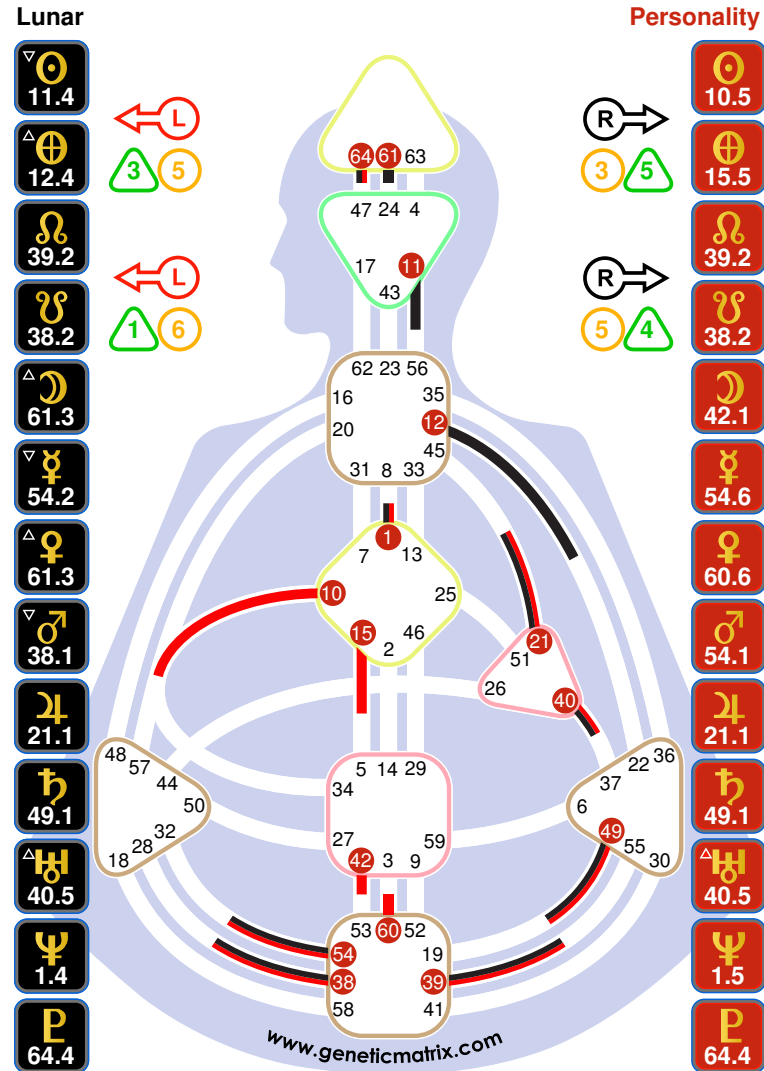

- L
- 2 3
- L
- 3 6

**Personality**

- 10.3
- 15.3
- 41.4
- 31.4
- 55.4
- 5.1
- 60.4
- 36.6
- 26.4
- 20.1
- 57.3
- 34.4
- 46.5

www.geneticmatrix.com

Brad Pitt

**64 - Prenatal Solar Design**  
Conscious Walking Reality

**64 - Prenatal Lunar Design**  
Spiritual & Dream (REM)

**64 - Prenatal Solar Minute Design**  
Emotional Underlay

**64 - Prenatal LunarMinute Design**  
Physical / Hormonal Underlay

**Name:** Brad Pitt  
**Age:** 57 years  
**Birth Date (Local):** 18 December 1963, 06:31  
**Design Date:** 14 March 1964, 10:07:37

The Earth Plane (64 Gates): Interactive Reality Plane  
**How we relate in the Interactive World**  
 3 Month Postnatal Solar Period

**Name:** Brad Pitt  
**Age:** 57 years  
**Birth Date (Local):** 18 December 1963, 06:31  
**Design Date:** 25 December 1963, 05:34:24

The Earth Plane (64 Gates): Interactive Reality Plane  
**Spiritual Drive towards Expression in the World**  
 6 Day Postnatal Lunar Period

**Name:** Brad Pitt  
**Age:** 57 years  
**Birth Date (Local):** 18 December 1963, 06:31  
**Design Date:** 19 December 1963, 23:04:57