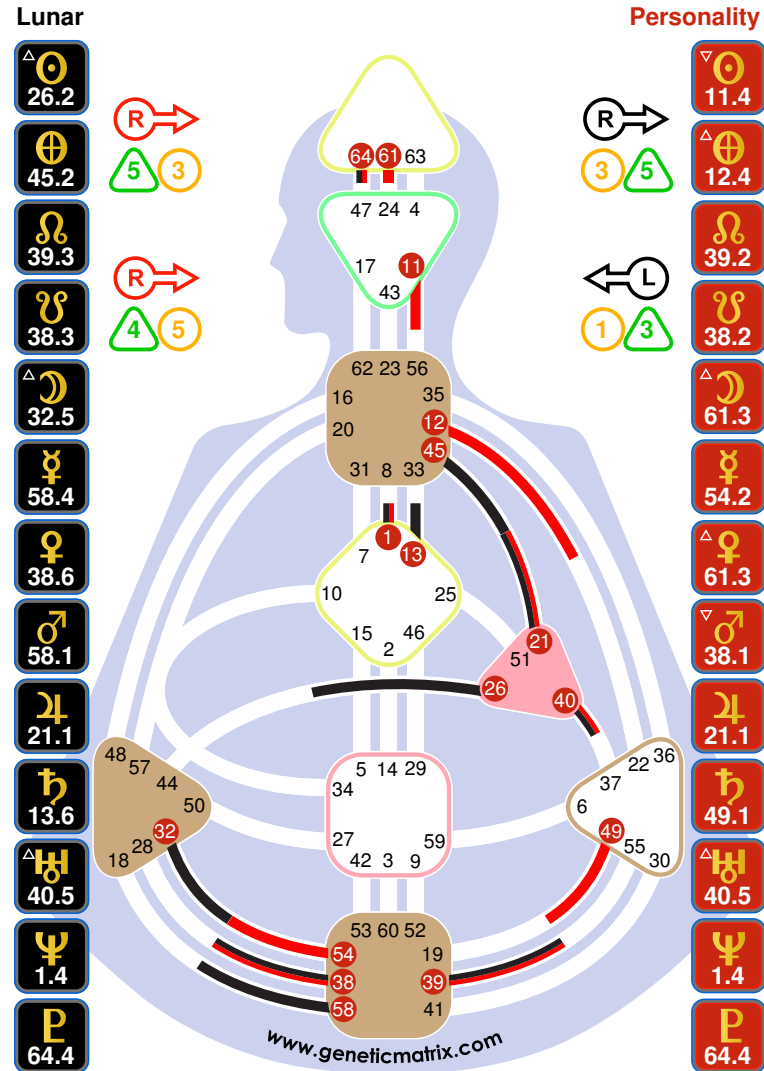

**Name:** Brad Pitt  
**Age:** 57 years  
**Birth Date (Local):** 18 December 1963, 06:31  
**Design Date:** 21 September 1963, 13:57:17

The Earth Plane (64 Gates): Interactive Reality Plane  
**Conscious Walking Reality**  
 3 Month Prenatal Solar Period

**Name:** Brad Pitt  
**Age:** 57 years  
**Birth Date (Local):** 18 December 1963, 06:31  
**Design Date:** 11 December 1963, 03:39:21

The Earth Plane (64 Gates): Interactive Reality Plane  
**Spiritual & Dream (REM)**  
 6 Day Prenatal Lunar Period

**Name:** Brad Pitt  
**Age:** 57 years  
**Birth Date (Local):** 18 December 1963, 06:31  
**Design Date:** 17 December 1963, 01:56:39

The Earth Plane (64 Gates): Interactive Reality Plane

**Emotional Underlay**  
2 Day Prenatal Solar Period

### Personality

- 11.4
- 12.4
- 39.2
- 38.2
- 61.3
- 54.2
- 61.3
- 38.1
- 21.1
- 49.1
- 40.5
- 1.4
- 64.4

**Name:** Denise  
**Age:** 49 years  
**Birth Date (Local):** 22 December 1971, 15:26  
**Design Date:** 22 December 1971, 21:02