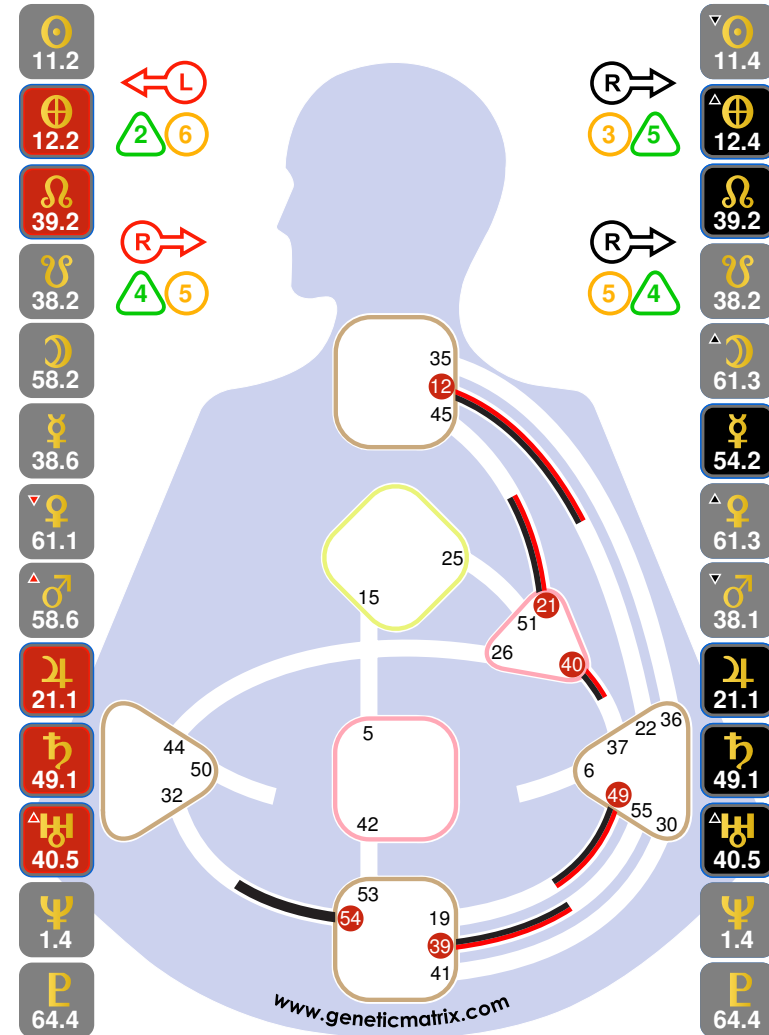

**Lunar**

☉ 26.2	☉ 26.2
♁ 45.2	♁ 45.2
♂ 39.3	♂ 39.3
♃ 38.3	♃ 38.3
☾ 32.5	☾ 32.5
♀ 58.4	♀ 58.4
♀ 38.6	♀ 38.6
♂ 58.1	♂ 58.1
♃ 21.1	♃ 21.1
♃ 13.6	♃ 13.6
♁ 40.5	♁ 40.5
♃ 1.4	♃ 1.4
♁ 64.4	♁ 64.4

**Personality**

☉ 11.4	☉ 11.4
♁ 12.4	♁ 12.4
♂ 39.2	♂ 39.2
♃ 38.2	♃ 38.2
☾ 61.3	☾ 61.3
♀ 54.2	♀ 54.2
♀ 61.3	♀ 61.3
♂ 38.1	♂ 38.1
♃ 21.1	♃ 21.1
♃ 49.1	♃ 49.1
♁ 40.5	♁ 40.5
♃ 1.4	♃ 1.4
♁ 64.4	♁ 64.4

**Name:** Brad Pitt  
**Age:** 57 years  
**Birth Date (Local):** 18 December 1963, 06:31  
**Design Date:** 17 December 1963, 01:56:39

The Biological From World (25 Gates): The Physical Form

**Emotional Relating**  
 2 Day Prenatal Solar Period

**Solar Minute**

**Personality**

**Name:** Brad Pitt  
**Age:** 57 years  
**Birth Date (Local):** 18 December 1963, 06:31  
**Design Date:** 18 December 1963, 09:38:44

The Biological From World (25 Gates): The Physical Form  
**Physical / Hormonal Timer**  
90 Minute Prenatal Lunar Period