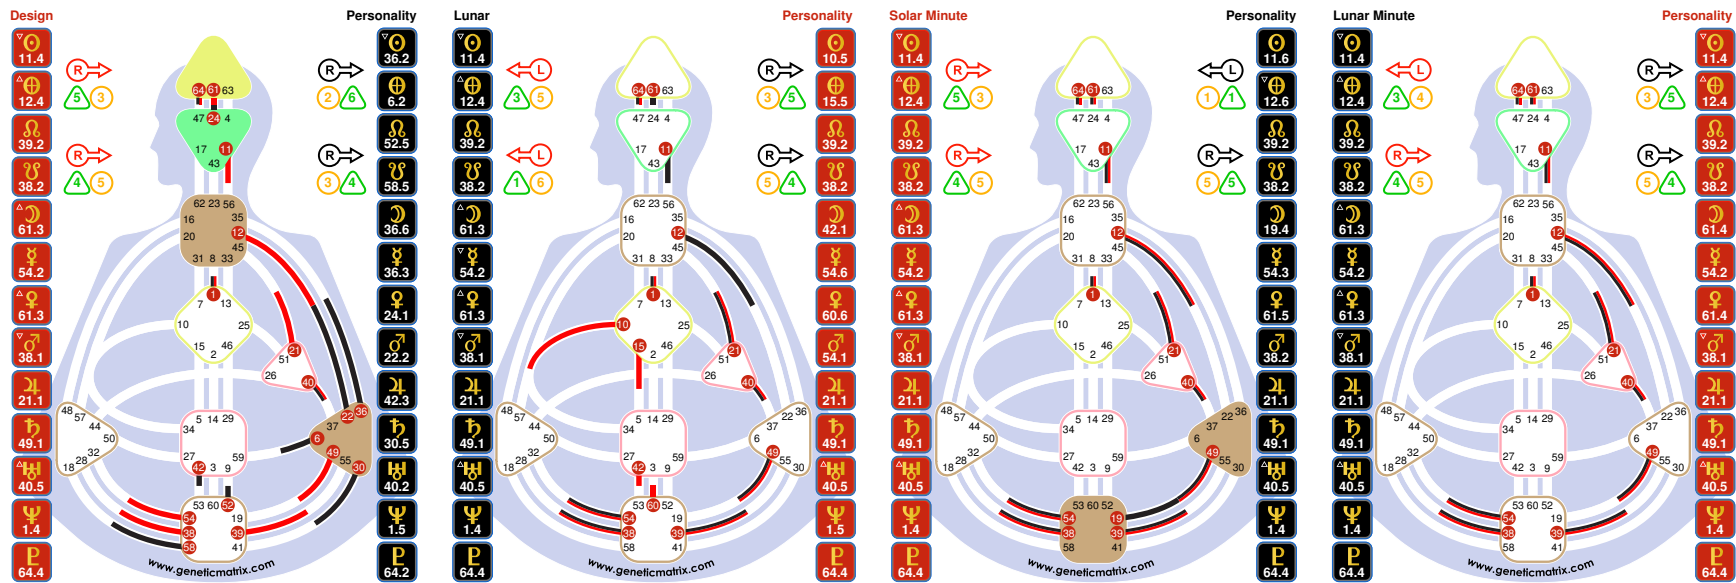

Brad Pitt

64 - Postnatal Solar Design

64 - Postnatal Lunar Design

64 - Postnatal Solar Minute Design

64 - Postnatal LunarMinute Design

How we relate in the Interactive World Spiritual Drive towards Expression in the World

Emotional Relating

Physical / Hormonal Timer