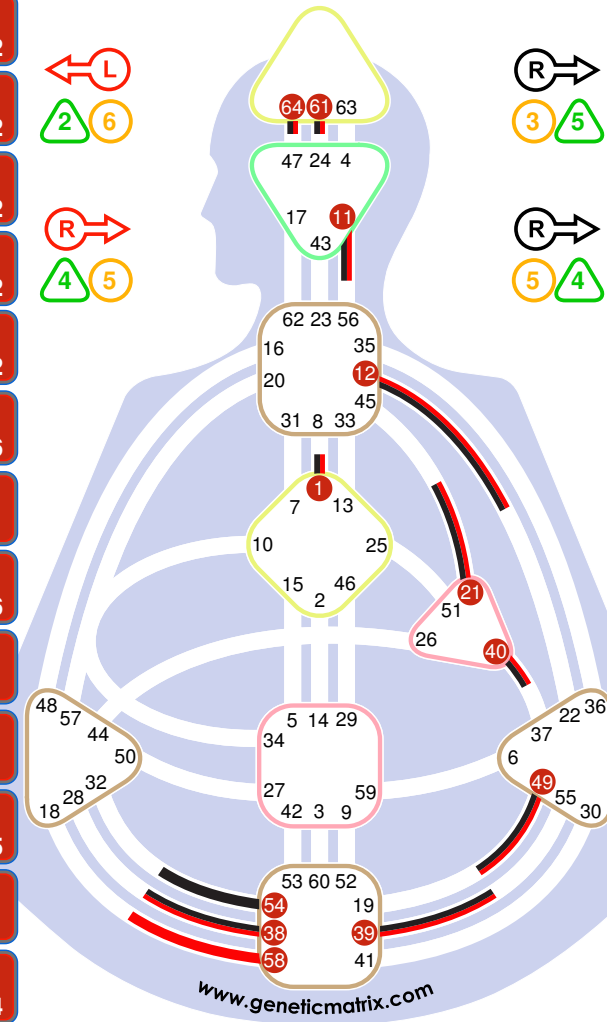

**Name:** Brad Pitt  
**Age:** 57 years  
**Birth Date (Local):** 18 December 1963, 06:31  
**Design Date:** 11 December 1963, 03:39:21

The Earth Plane (64 Gates): Interactive Reality Plane  
**Spiritual & Dream (REM)**  
 6 Day Prenatal Lunar Period

**Name:** Brad Pitt  
**Age:** 57 years  
**Birth Date (Local):** 18 December 1963, 06:31  
**Design Date:** 17 December 1963, 01:56:39

The Earth Plane (64 Gates): Interactive Reality Plane

**Emotional Underlay**  
2 Day Prenatal Solar Period

### Solar Minute

- 11.2 ← L
- 12.2
- 39.2
- 38.2
- 58.2
- 38.6
- 61.1
- 58.6
- 21.1
- 49.1
- 40.5
- 1.4
- 64.4

### Personality

- 11.4
- 12.4
- 39.2
- 38.2
- 61.3
- 54.2
- 61.3
- 38.1
- 21.1
- 49.1
- 40.5
- 1.4
- 64.4

**Name:** Denise  
**Age:** 49 years  
**Birth Date (Local):** 22 December 1971, 15:26  
**Design Date:** 22 December 1971, 21:02