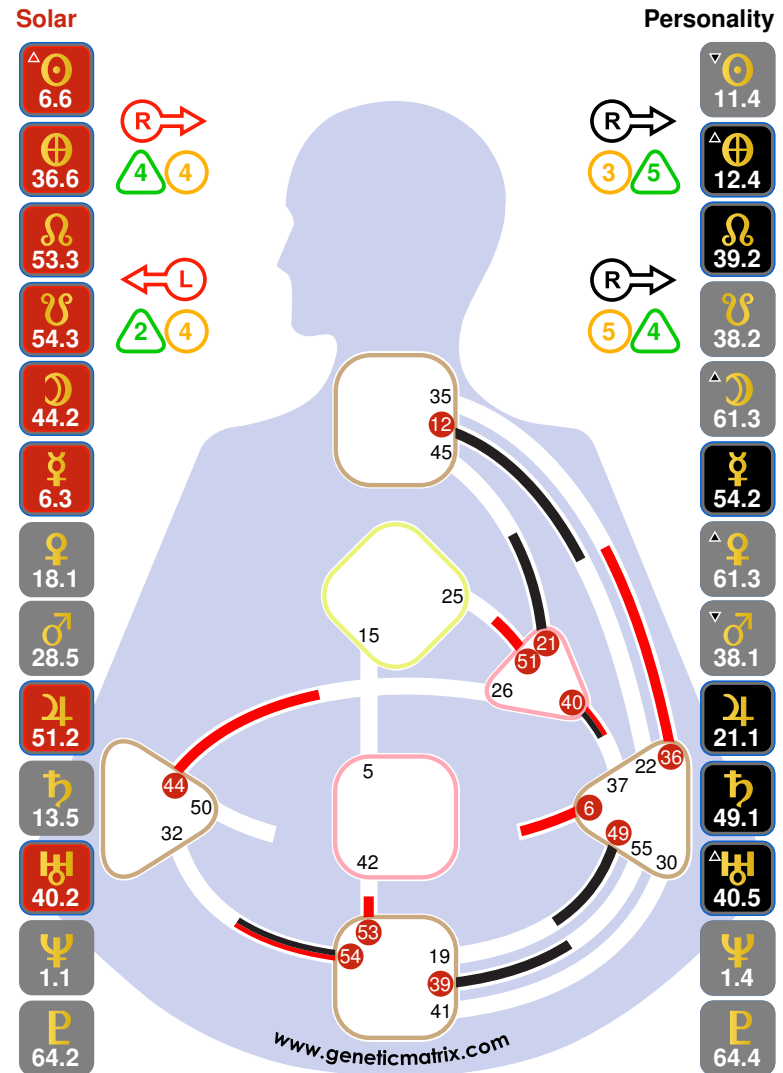

### Solar Minute

**Physical / Hormonal Timer**

90 Minute Postnatal Lunar Period

**Lunar Minute**

- 11.4
- 12.4
- 39.2
- 38.2
- 61.3
- 54.2
- 61.3
- 38.1
- 21.1
- 49.1
- 40.5
- 1.4
- 64.4

**Personality**

- 11.4
- 12.4
- 39.2
- 38.2
- 61.4
- 54.2
- 61.4
- 38.1
- 21.1
- 49.1
- 40.5
- 1.4
- 64.4

Emotional Relating

Physical / Hormonal Timer

**Name:** Brad Pitt  
**Age:** 57 years  
**Birth Date (Local):** 18 December 1963, 06:31  
**Design Date:** 21 September 1963, 13:57:17

The Biological From World (25 Gates): The Physical Form  
**Physical Orientation in Time/Space**  
 3 Month Prenatal Solar Period

**Name:** Brad Pitt  
**Age:** 57 years  
**Birth Date (Local):** 18 December 1963, 06:31  
**Design Date:** 11 December 1963, 03:39:21

The Biological From World (25 Gates): The Physical Form  
**Sleep**  
 6 Day Prenatal Lunar Period