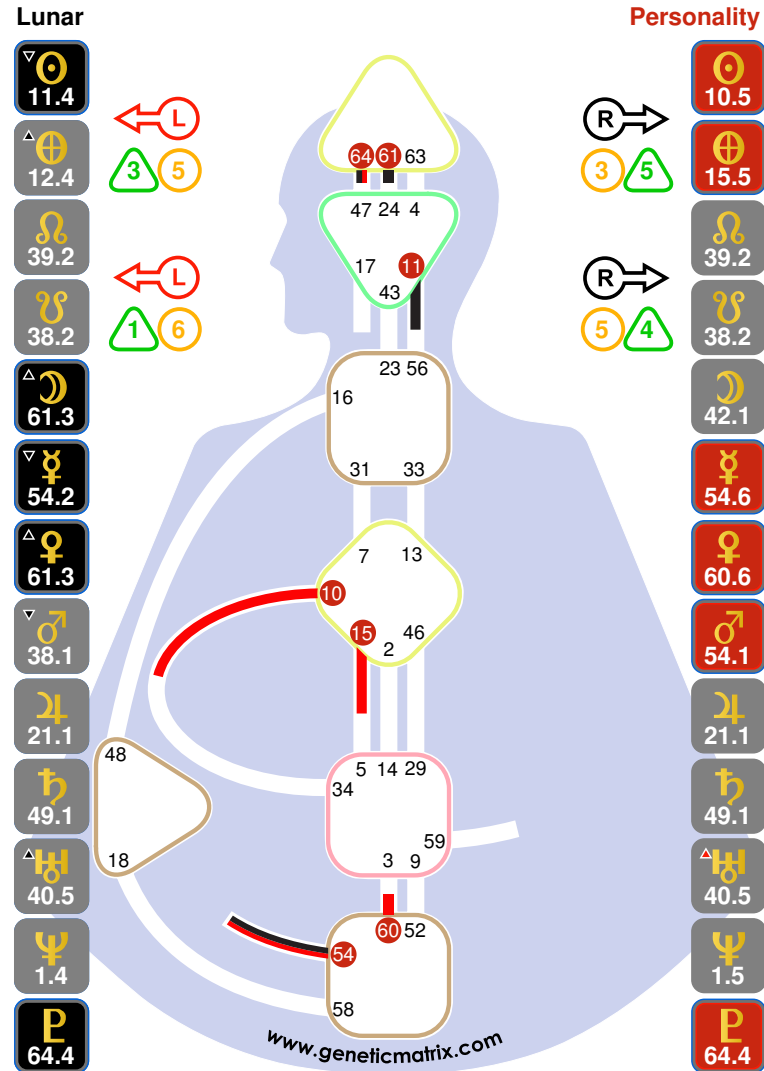

**Name:** Brad Pitt  
**Age:** 57 years  
**Birth Date (Local):** 18 December 1963, 06:31  
**Design Date:** 14 March 1964, 10:07:37

The Mystical Inspiration World (33 Gates): The Superconscious  
**How we identify Spiritual Purpose in Life**  
3 Month Postnatal Solar Period

**Name:** Brad Pitt  
**Age:** 57 years  
**Birth Date (Local):** 18 December 1963, 06:31  
**Design Date:** 25 December 1963, 05:34:24

The Mystical Inspiration World (33 Gates): The Superconscious  
**Guiding Spiritual Purpose in Life**  
 6 Day Postnatal Lunar Period

**Name:** Brad Pitt  
**Age:** 57 years  
**Birth Date (Local):** 18 December 1963, 06:31  
**Design Date:** 19 December 1963, 23:04:57

The Mystical Inspiration World (33 Gates): The Superconscious  
**Spiritual Timer**  
2 Day Postnatal Solar Period