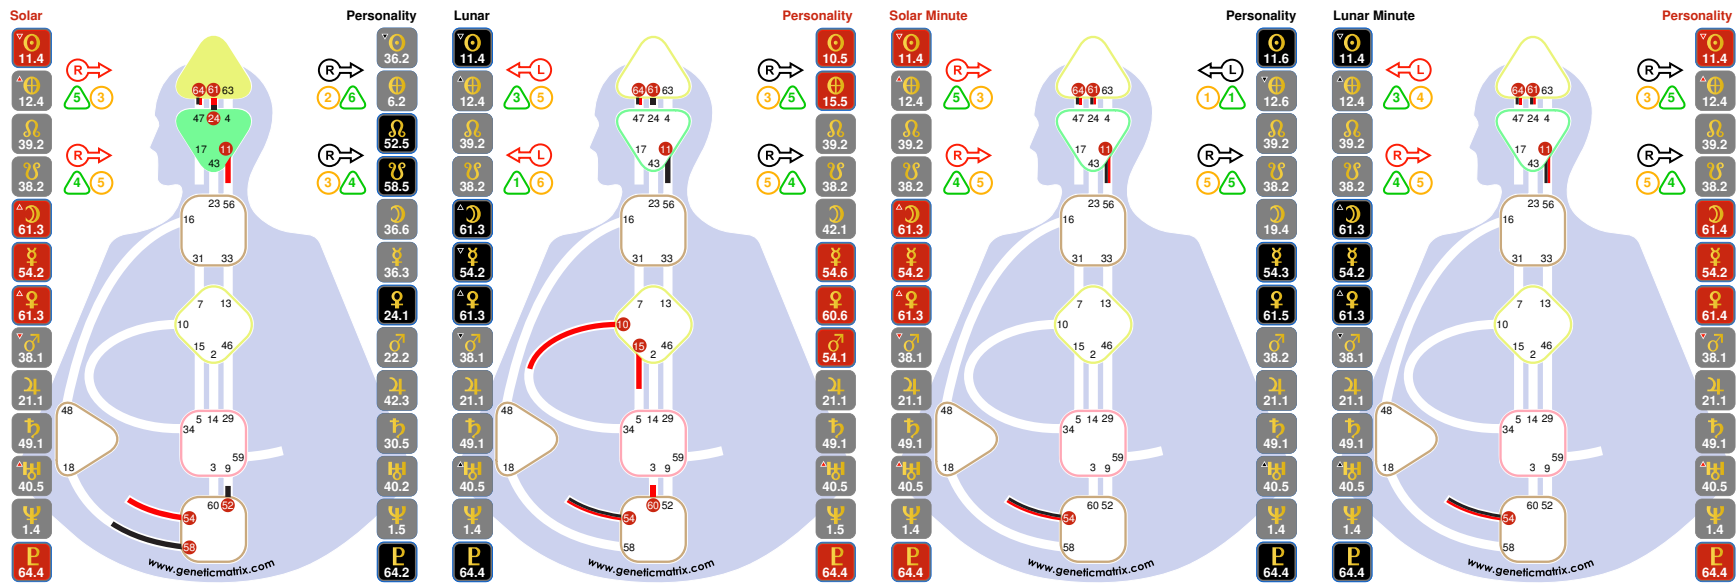

Brad Pitt

Solar Angelic Design

How we identify Spiritual Purpose in Life

Lunar Angelic Design

Guiding Spiritual Purpose in Life

Solar Minute Angelic Design

Spiritual Timer

Lunar Minute Angelic Design

Physical / Hormonal Activator