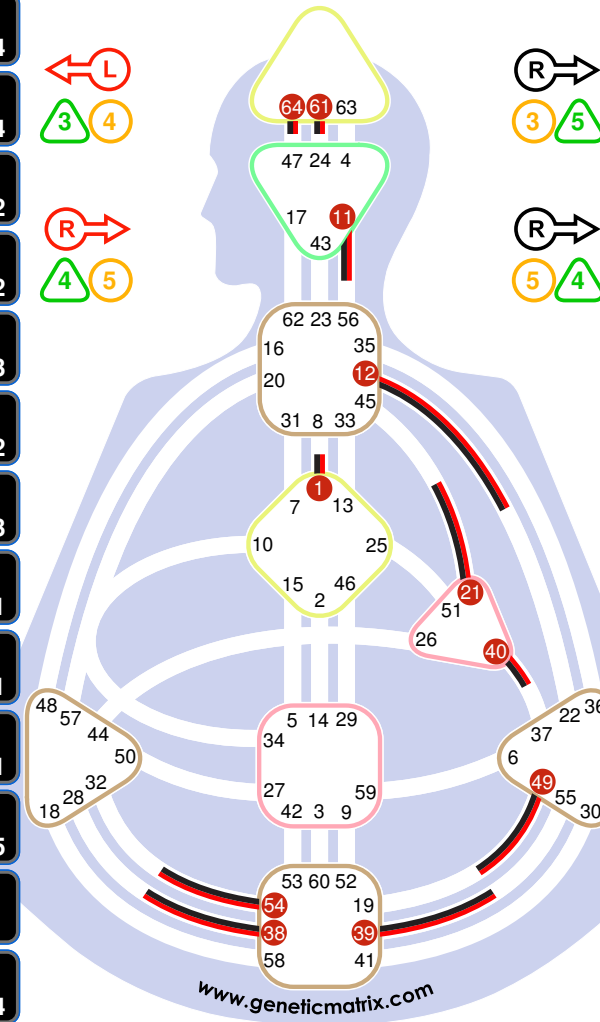

### Solar Minute

### Personality

**Name:** Brad Pitt  
**Age:** 57 years  
**Birth Date (Local):** 18 December 1963, 06:31  
**Design Date:** 18 December 1963, 15:23:47

The Earth Plane (64 Gates): Interactive Reality Plane

**Physical / Hormonal Timer**

90 Minute Postnatal Lunar Period

**Lunar Minute**

- 11.4
- 12.4
- 39.2
- 38.2
- 61.3
- 54.2
- 61.3
- 38.1
- 21.1
- 49.1
- 40.5
- 1.4
- 64.4

**Personality**

- 11.4
- 12.4
- 39.2
- 38.2
- 61.4
- 54.2
- 61.4
- 38.1
- 21.1
- 49.1
- 40.5
- 1.4
- 64.4