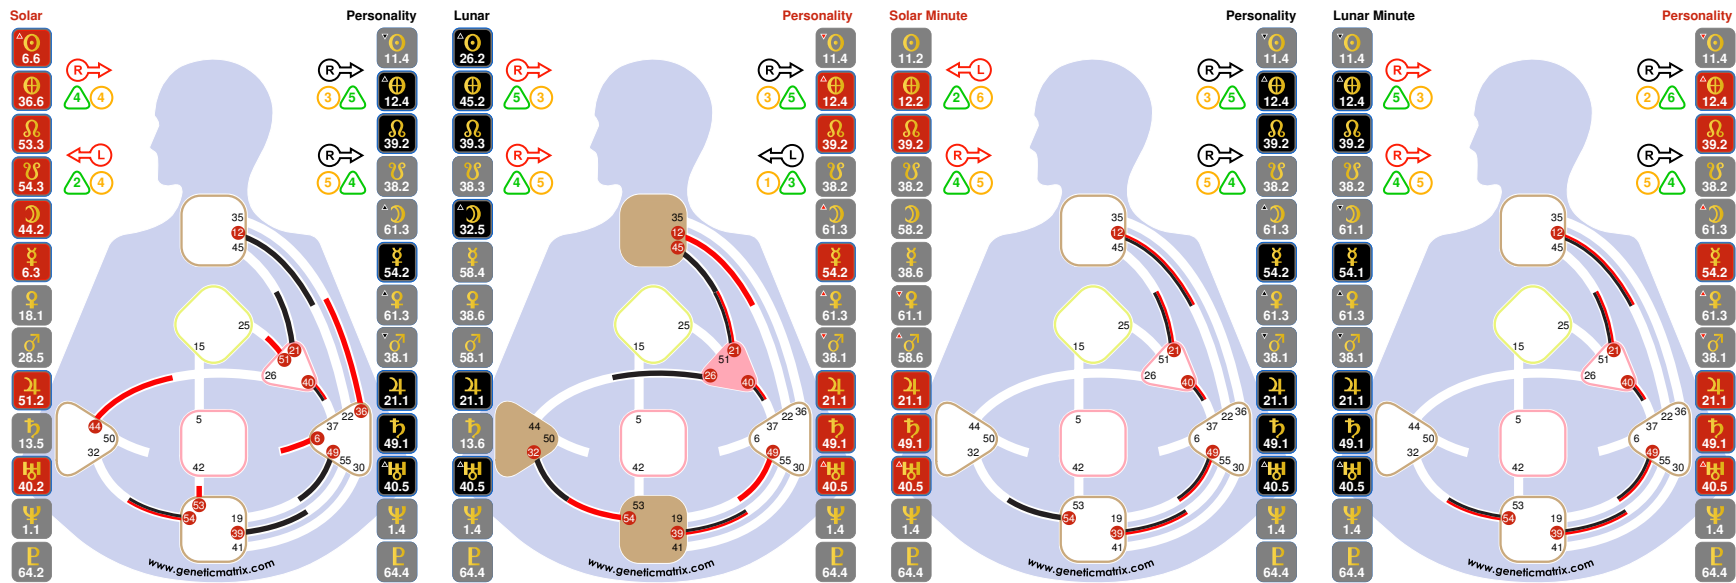

Brad Pitt

Solar Biology Design
Physical Orientation in Time/Space

Lunar Biology Design
Sleep