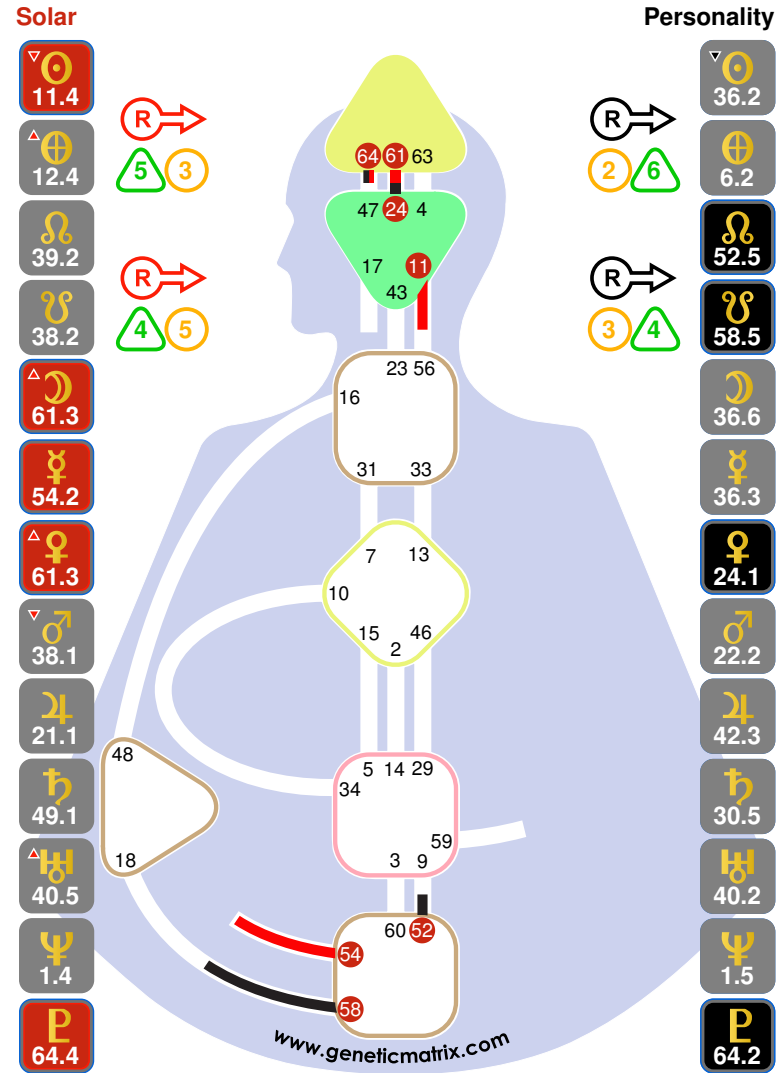

### Personality

☉ 11.4	☉ 11.4
☊ 12.4	☊ 12.4
♋ 39.2	♋ 39.2
♌ 38.2	♌ 38.2
♍ 61.3	♍ 61.3
♎ 54.2	♎ 54.2
♏ 61.3	♏ 61.3
♐ 38.1	♐ 38.1
♑ 21.1	♑ 21.1
♒ 49.1	♒ 49.1
♓ 40.5	♓ 40.5
♈ 1.4	♈ 1.4
♉ 64.4	♉ 64.4

## Brad Pitt

**Solar Biology Design**  
Physical Orientation in Time/Space

**Lunar Biology Design**  
Sleep

**Solar Minute Biology Design**  
Emotional Relating

**Lunar Minute Biology Design**  
Physical / Hormonal Timer

**Name:** Brad Pitt  
**Age:** 57 years  
**Birth Date (Local):** 18 December 1963, 06:31  
**Design Date:** 14 March 1964, 10:07:37

The Mystical Inspiration World (33 Gates): The Superconscious  
**How we identify Spiritual Purpose in Life**  
3 Month Postnatal Solar Period

**Name:** Brad Pitt  
**Age:** 57 years  
**Birth Date (Local):** 18 December 1963, 06:31  
**Design Date:** 25 December 1963, 05:34:24

The Mystical Inspiration World (33 Gates): The Superconscious  
**Guiding Spiritual Purpose in Life**  
 6 Day Postnatal Lunar Period