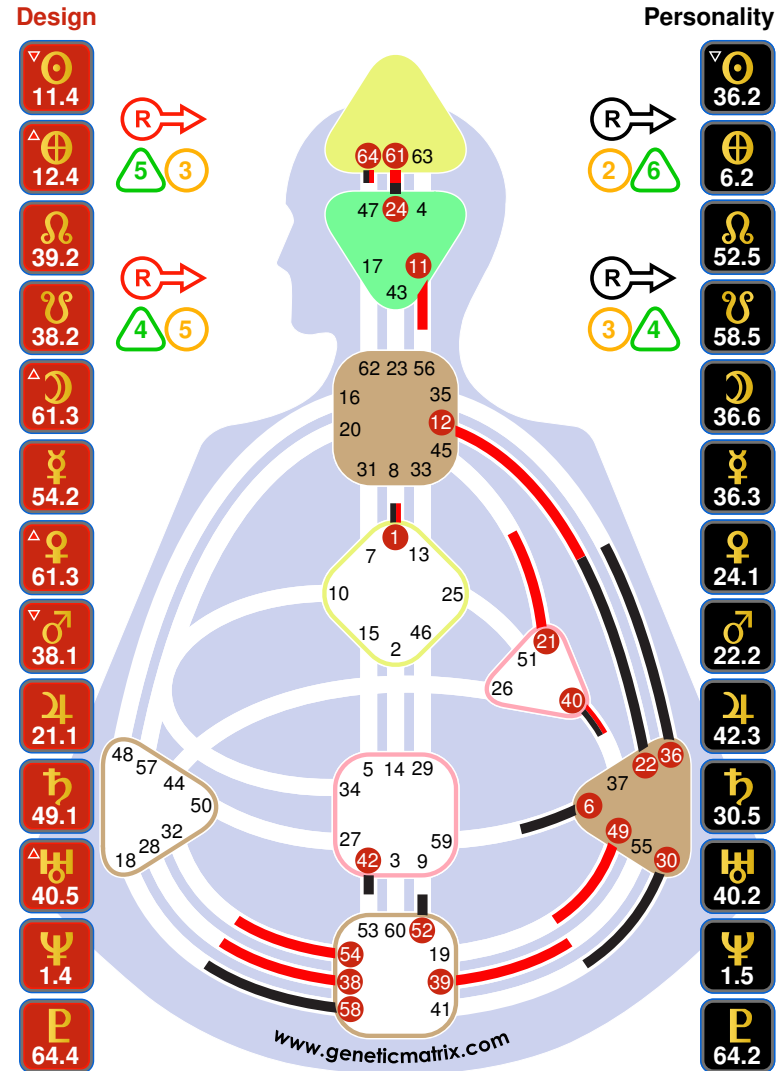

- L
- 2 3
- L
- 3 6

**Personality**

- 10.3
- 15.3
- 41.4
- 31.4
- 55.4
- 5.1
- 60.4
- 36.6
- 26.4
- 20.1
- 57.3
- 34.4
- 46.5

www.geneticmatrix.com

Brad Pitt

**64 - Prenatal Solar Design**  
Conscious Walking Reality

**64 - Prenatal Lunar Design**  
Spiritual & Dream (REM)

**64 - Prenatal Solar Minute Design**  
Emotional Underlay

**64 - Prenatal LunarMinute Design**  
Physical / Hormonal Underlay

**Name:** Brad Pitt  
**Age:** 57 years  
**Birth Date (Local):** 18 December 1963, 06:31  
**Design Date:** 14 March 1964, 10:07:37

The Earth Plane (64 Gates): Interactive Reality Plane  
**How we relate in the Interactive World**  
 3 Month Postnatal Solar Period

**Name:** Brad Pitt  
**Age:** 57 years  
**Birth Date (Local):** 18 December 1963, 06:31  
**Design Date:** 25 December 1963, 05:34:24

The Earth Plane (64 Gates): Interactive Reality Plane  
**Spiritual Drive towards Expression in the World**  
 6 Day Postnatal Lunar Period

**Name:** Brad Pitt  
**Age:** 57 years  
**Birth Date (Local):** 18 December 1963, 06:31  
**Design Date:** 19 December 1963, 23:04:57