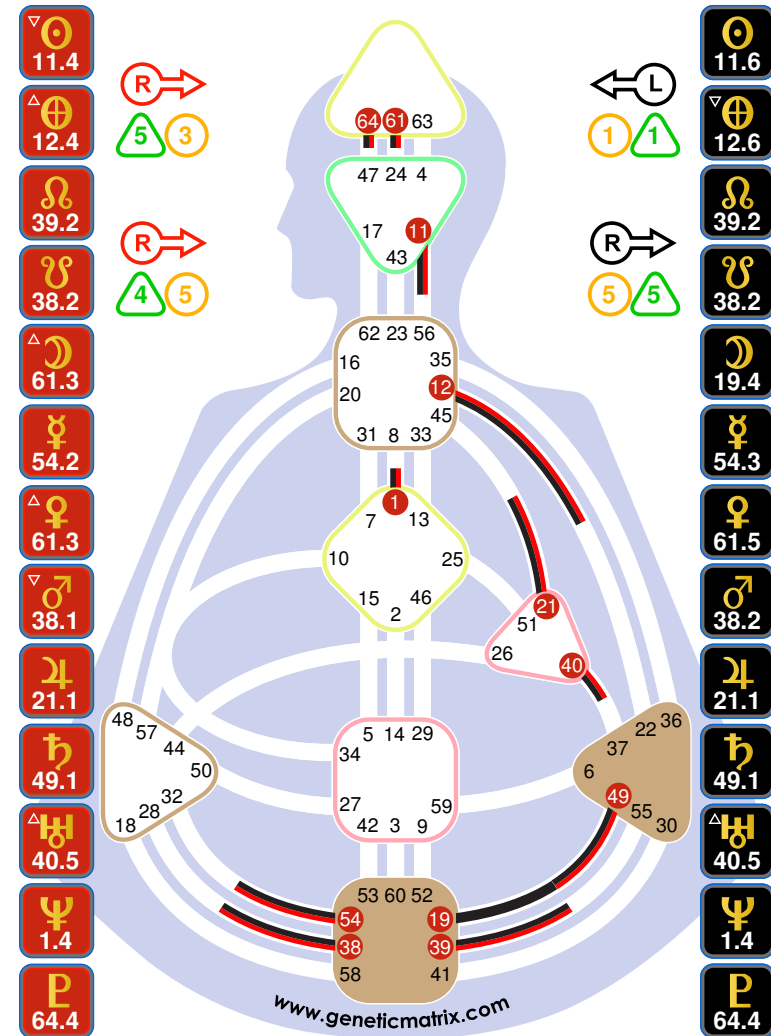

Name: Brad Pitt
Age: 57 years
Birth Date (Local): 18 December 1963, 06:31
Design Date: 19 December 1963, 23:04:57

The Earth Plane (64 Gates): Interactive Reality Plane

Emotional Relating

2 Day Postnatal Solar Period

Solar Minute

Personality