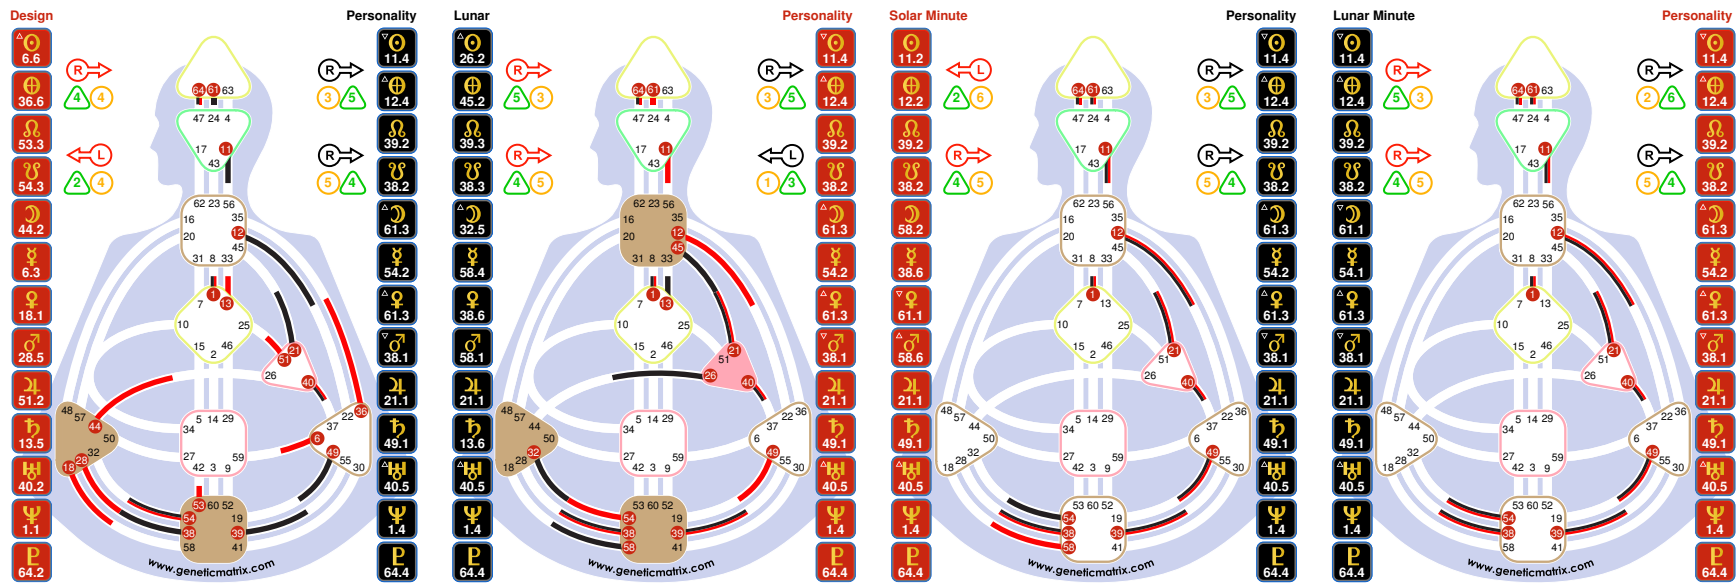

The Earth Plane (64 Gates): Interactive Reality Plane

**Physical / Hormonal Underlay**

90 Minute Prenatal Lunar Period

**Lunar Minute**

- 10.3
- 15.3
- 41.4
- 31.4
- 55.3
- 5.1
- 60.4
- 36.6
- 26.4
- 20.1
- 57.3
- 34.4
- 46.5

- L
- 2 3
- L
- 3 6

**Personality**

- 10.3
- 15.3
- 41.4
- 31.4
- 55.4
- 5.1
- 60.4
- 36.6
- 26.4
- 20.1
- 57.3
- 34.4
- 46.5

www.geneticmatrix.com

Brad Pitt

**64 - Prenatal Solar Design**  
Conscious Walking Reality

**64 - Prenatal Lunar Design**  
Spiritual & Dream (REM)

**64 - Prenatal Solar Minute Design**  
Emotional Underlay

**64 - Prenatal LunarMinute Design**  
Physical / Hormonal Underlay

**Name:** Brad Pitt  
**Age:** 57 years  
**Birth Date (Local):** 18 December 1963, 06:31  
**Design Date:** 14 March 1964, 10:07:37

The Earth Plane (64 Gates): Interactive Reality Plane  
**How we relate in the Interactive World**  
 3 Month Postnatal Solar Period

**Name:** Brad Pitt  
**Age:** 57 years  
**Birth Date (Local):** 18 December 1963, 06:31  
**Design Date:** 25 December 1963, 05:34:24