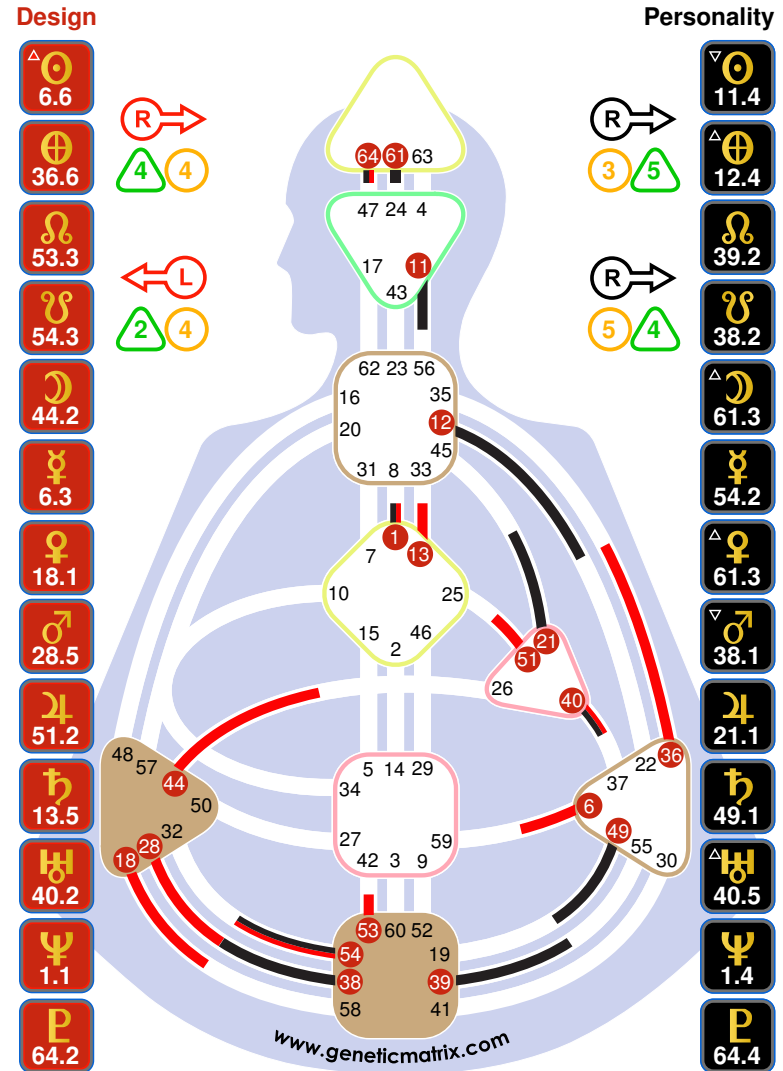

**Name:** Brad Pitt  
**Age:** 57 years  
**Birth Date (Local):** 18 December 1963, 06:31  
**Design Date:** 21 September 1963, 13:57:17

The Earth Plane (64 Gates): Interactive Reality Plane  
**Conscious Walking Reality**  
 3 Month Prenatal Solar Period

**Name:** Brad Pitt  
**Age:** 57 years  
**Birth Date (Local):** 18 December 1963, 06:31  
**Design Date:** 11 December 1963, 03:39:21

The Earth Plane (64 Gates): Interactive Reality Plane  
**Spiritual & Dream (REM)**  
 6 Day Prenatal Lunar Period

**Name:** Brad Pitt  
**Age:** 57 years  
**Birth Date (Local):** 18 December 1963, 06:31  
**Design Date:** 17 December 1963, 01:56:39

The Earth Plane (64 Gates): Interactive Reality Plane

**Emotional Underlay**  
2 Day Prenatal Solar Period

### Personality

- 11.4
- 12.4
- 39.2
- 38.2
- 61.3
- 54.2
- 61.3
- 38.1
- 21.1
- 49.1
- 40.5
- 1.4
- 64.4

**Name:** Denise  
**Age:** 49 years  
**Birth Date (Local):** 22 December 1971, 15:26  
**Design Date:** 22 December 1971, 21:02